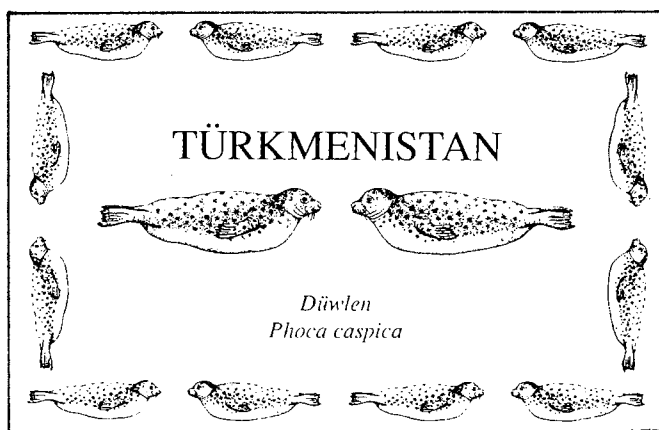

A

A

THE WORLD POSTAL BOOKLET CATALOGUE MIDDLE EAST

TURKMENISTAN

carnets-markenheftchen-postzegelboekjes-häften-booklets-carnets-markenheftchen-postzegelboekjes-häften-booklets-carnets-markenheftchen

BOOKLET		COVER		STAMPS					VAL.	
WBC	SG	Year	Type	Face	Panes	Sc	SG	Mi	Yv	USD
1		1993 Oct 11	A WWF Caspian Seals	TMM 1680	2x 15			30		17.50
					2x 25			31		
					2x 50			32		
					2x100			33		
					2x150			34		
					2x500			35		

THE WORLD POSTAL BOOKLET CATALOGUE MIDDLE EAST

KIRGISIA

carnets-markenheftchen-postzegelboekjes-häften-booklets-carnets-markenheftchen-postzegelboekjes-häften-booklets-carnets-markenheftchen

BOOKLET		COVER		STAMPS					VAL.	
WBC	SG	Year	Type	Face	Panes	Sc	SG	Mi	Yv	USD
1		1994 Febr. 02	A Year of the Dog	KGS 120	2x60t					10.00
1a			Name in red							12.50
2		1994	A Year of the Dog	KGS 600	10x60t					12.50

editors: Wulf Horst en Walter de Rooy

distribution: Postmaat c/o - Chopinstraat 2 - NL - 3533 EM Utrecht

Copyright© Postzegelvereniging Postmaat, The Netherlands.